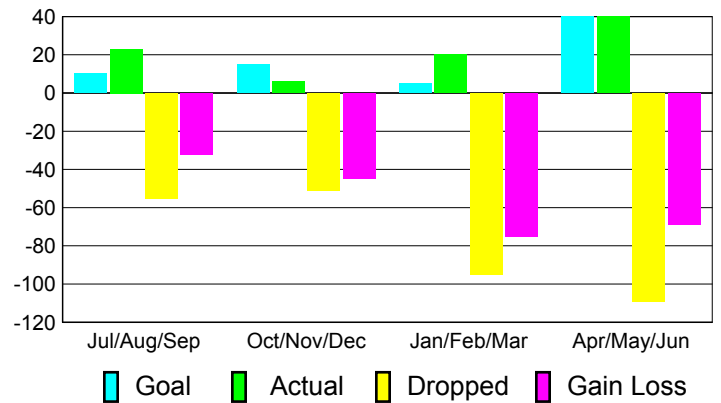

Membership Results 2010-2011

Goal, New, Dropped, Gain/Loss

Comparison of Membership Gain/Loss

Current Year Compared to the Previous Year