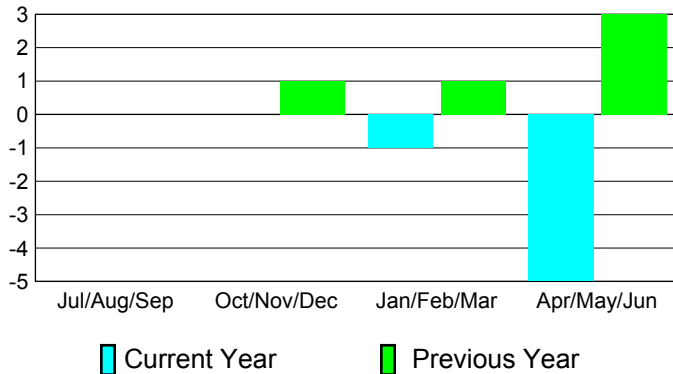

2010-2011 GMT Reports for District (or Undistricted) **District 18 C**

GMT: **CARL HARRELL**

Location: **GEORGIA**

GMT CA: **1**

CLUBS

Club Results
2010-2011

Clubs
2009-2010

Month	New Club Goal	Actual New Clubs	Actual Dropped Clubs	Gain/Loss of Clubs	Gain/Loss of Clubs
Jul/Aug/Sep	1	0	0	0	0
Oct/Nov/Dec	1	0	0	0	1
Jan/Feb/Mar	0	0	-1	-1	1
Apr/May/Jun	1	0	-5	-5	3
Totals	3	0	-6	-6	5

Club Results 2010-2011

Goal, New, Dropped, Gain/Loss

Comparison of Club Gain/Loss

Current Year Compared to the Previous Year

YTD Status Quo Clubs 2010-2011

Status Quo Clubs Compared to Status Quo Members

MEMBERSHIP