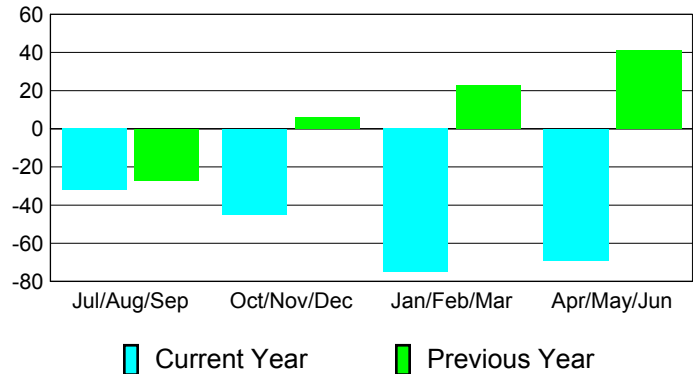

Membership Results
2010-2011

Membership
2009-2010

Month	Net Memb Goal	Actual New Memb	Actual Dropped Memb	Gain/Loss of Memb	Gain/Loss of Memb
Jul/Aug/Sep	10	23	-55	-32	-27
Oct/Nov/Dec	15	6	-51	-45	6
Jan/Feb/Mar	5	20	-95	-75	23
Apr/May/Jun	40	40	-109	-69	41
Totals	70	89	-310	-221	43

Membership Results 2010-2011

Goal, New, Dropped, Gain/Loss

Comparison of Membership Gain/Loss

Current Year Compared to the Previous Year

Gender Comparison 2010-2011

Jul/Aug/Sep

Oct/Nov/Dec

Jan/Feb/Mar