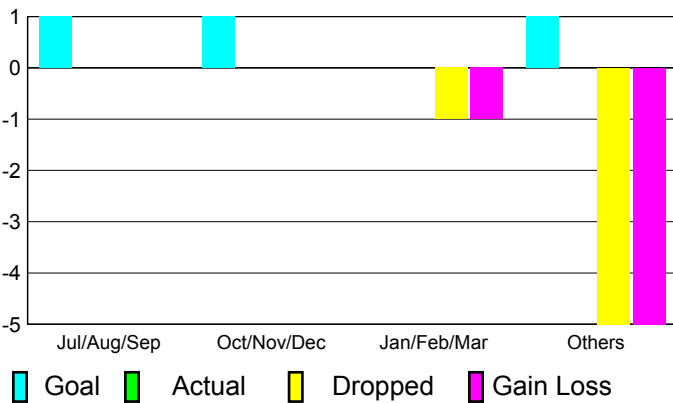

2010-2011 GMT Reports for District (or Undistricted) **District 18 C**

GMT: **CARL HARRELL**

Location: **GEORGIA**

GMT CA: **1**

CLUBS

Club Results
2010-2011

Clubs
2009-2010

Month	New Club Goal	Actual New Clubs	Actual Dropped Clubs	Gain/Loss of Clubs	Gain/Loss of Clubs
Jul/Aug/Sep	1	0	0	0	0
Oct/Nov/Dec	1	0	0	0	1
Jan/Feb/Mar	0	0	-1	-1	1
Apr/May/Jun	1	0	-5	-5	3
Totals	3	0	-6	-6	5

Club Results 2010-2011

Goal, New, Dropped, Gain/Loss

Comparison of Club Gain/Loss

Current Year Compared to the Previous Year

YTD Status Quo Clubs 2010-2011

Status Quo Clubs Compared to Status Quo Members

MEMBERSHIP